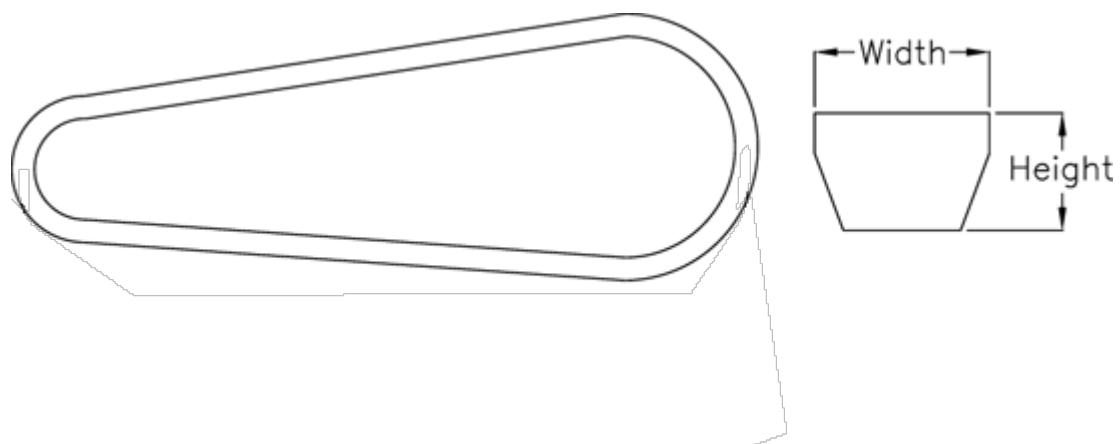

Data Sheet

Article number: 601962560782
Description: Gates V-belt SPA 782 Ld 782
DELTA NARROW

Measures

| | |
|----------------|-----|
| Datum length = | 782 |
| Height = | 10 |
| Width = | 13 |